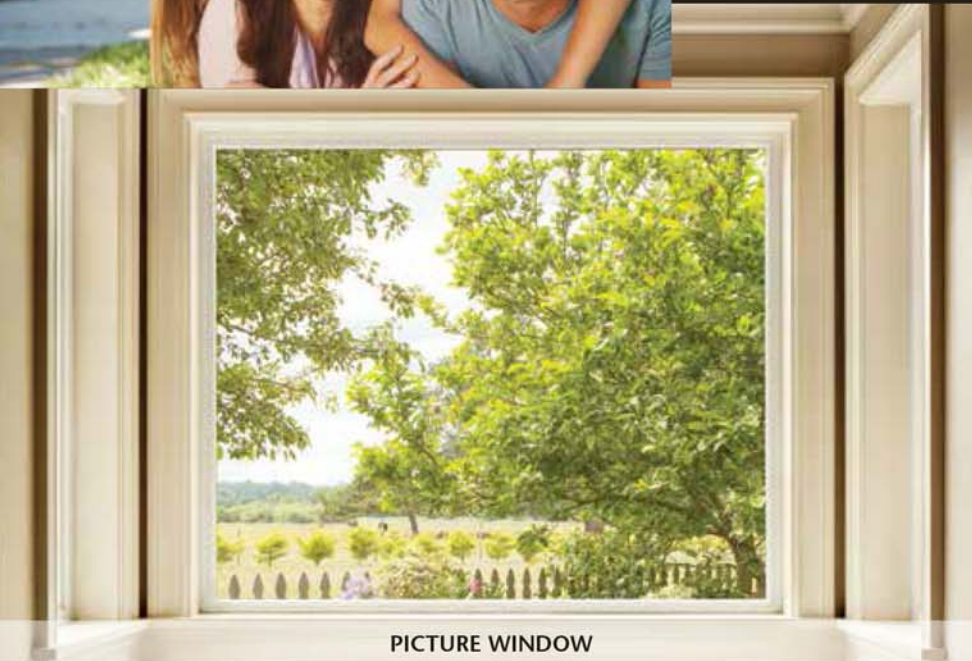

Picture Windows and Special Shapes

SOMETIMES BOLD, ALWAYS BEAUTIFUL.

The true beauty of the picture window is its versatility. Whether grand or small, alone or combined with other window styles, Mezzo Picture Windows and Special Shapes make a statement of quality. The narrowline frame and full glass exposure offer an unobstructed outdoor view, while the high-performance insulating components provide a strong shield of protection against harsh weather and energy loss.

Above: Picture windows and special shapes invite creativity when designing your home's window system. Use alone or combine multiple units to create a dramatic focal point.

- Narrowline frame with fusion-welded corners for exceptional beauty, strength and energy efficiency.
- Insulated glass unit with double-strength glass and warm-edge spacer system (picture windows), provides superior thermal protection and longevity.
- Embedded, multi-chambered construction creates airtight insulating compartments for increased thermal performance and strength.
- Choose from a variety of architectural styles, including Circle Top, Quarter Arch, Eyebrow, Half Eyebrow, Ellipse, Full Circle, Hexagon, Octagon, Pentagon, Cathedral, Trapezoid, Triangle and more.