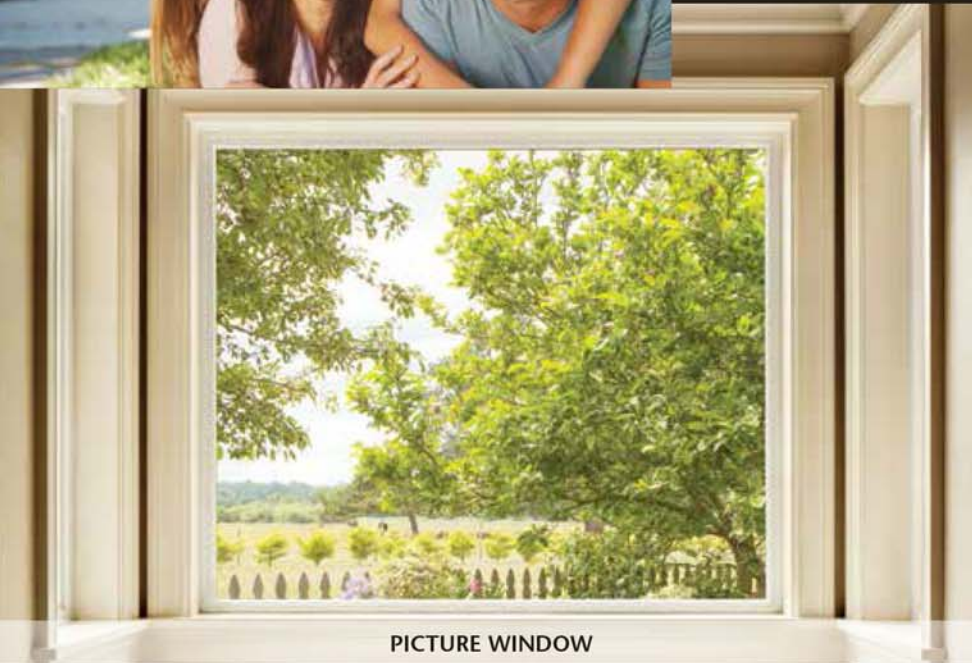

Picture Windows and Special Shapes

SOMETIMES BOLD, ALWAYS BEAUTIFUL.

The true beauty of the picture window is its versatility. Whether grand or small, alone or combined with other window styles, Mezzo Picture Windows and Special Shapes make a statement of quality. The narrowline frame and full glass exposure offer an unobstructed outdoor view, while the high-performance insulating components provide a strong shield of protection against harsh weather and energy loss.

PICTURE WINDOW

SPECIAL SHAPE

Above: Picture windows and special shapes invite creativity when designing your home's window system. Use alone or combine multiple units to create a dramatic focal point.

- Narrowline frame with fusion-welded corners for exceptional beauty, strength and energy efficiency.
- Insulated glass unit with double-strength glass and warm-edge spacer system (picture windows), provides superior thermal protection and longevity.
- Embedded, multi-chambered construction creates airtight insulating compartments for increased thermal performance and strength.
- Choose from a variety of architectural styles, including Circle Top, Quarter Arch, Eyebrow, Half Eyebrow, Ellipse, Full Circle, Hexagon, Octagon, Pentagon, Cathedral, Trapezoid, Triangle and more.