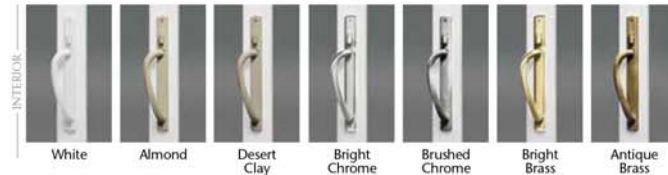

- Premium vinyl mainframe and sash extrusions are colored throughout – won't chip, peel, crack or warp and never needs to be painted.
- Mainframe and sash feature a double-wall design and multi-chambered construction for increased strength.
- 1" thick insulated glass unit with warm-edge spacer system saves energy year-round.
- Dual internal/external weatherstripping on the sash ensures optimal energy efficiency.
- Steel reinforcements at the interlocks and lock rails increase structural integrity.
- Precision-engineered tandem roller system ensures easy and quiet door operation.
- Heavy-duty extruded aluminum screen features four adjustable rollers for smooth gliding.
- Available in a 2-panel style in 5', 6', 8' and Wisconsin-style widths; 3-panel styles in 9' and 12' widths; and a 4-panel style in a 12' width with center panels that open to each side.
- Choose from a variety of solid colors, hardware finishes and grid patterns to complement your Mezzo Windows.

CONTEMPORARY-STYLE PATIO DOOR

CLASSIC-STYLE PATIO DOOR

A naturally beautiful point of view.

Opposite page upper left: The Contemporary-style patio door features 3" symmetrical sash rails for a sleek, clean-line design. Opposite page upper right: The Classic-style door conveys traditional beauty with generous 5" sash rails. Opposite page bottom: The 5" top rail, 7" bottom rail and 3" side rails of our French-style door combines French door charm with floor space-saving functionality.

CONTEMPORARY AND CLASSIC PATIO DOOR HANDLES

FRENCH PATIO DOOR HANDLES

Contemporary, Classic and French-style exterior patio door handles are available in white, almond and desert clay.

FRENCH-STYLE PATIO DOOR