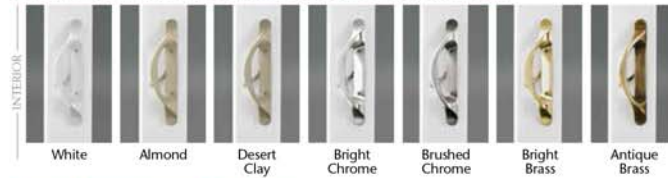

- Premium vinyl mainframe and sash extrusions are colored throughout – won't chip, peel, crack or warp and never needs to be painted.
- Mainframe and sash feature a double-wall design and multi-chambered construction for increased strength.
- 1" thick insulated glass unit with warm-edge spacer system saves energy year-round.
- Dual internal/external weatherstripping on the sash ensures optimal energy efficiency.
- Steel reinforcements at the interlocks and lock rails increase structural integrity.
- Precision-engineered tandem roller system ensures easy and quiet door operation.
- Heavy-duty extruded aluminum screen features four adjustable rollers for smooth gliding.
- Available in a 2-panel style in 5', 6', 8' and Wisconsin-style widths; 3-panel styles in 9' and 12' widths; and a 4-panel style in a 12' width with center panels that open to each side.
- Choose from a variety of solid colors, hardware finishes and grid patterns to complement your Mezzo Windows.

CONTEMPORARY-STYLE PATIO DOOR

CLASSIC-STYLE PATIO DOOR

A naturally beautiful point of view.

Opposite page upper left: The Contemporary-style patio door features 3" symmetrical sash rails for a sleek, clean-line design. Opposite page upper right: The Classic-style door conveys traditional beauty with generous 5" sash rails. Opposite page bottom: The 5" top rail, 7" bottom rail and 3" side rails of our French-style door combines French door charm with floor space-saving functionality.

CONTEMPORARY AND CLASSIC PATIO DOOR HANDLES

FRENCH PATIO DOOR HANDLES

Contemporary, Classic and French-style exterior patio door handles are available in white, almond and desert clay.

FRENCH-STYLE PATIO DOOR